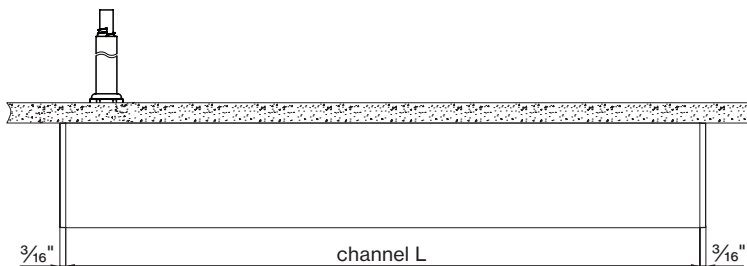

Technical data

	SIZE TYPE	LED COLOR TEMPERATURE	INPUT WATTS	DELIVERED LM TOTAL	LIGHT DISTRIBUTION	DELIVERED LM DIRECT	DELIVERED LM INDIRECT	OPTICAL EFFICIENCY	LUMINAIRE EFFICACY
BASO DIRECT									
	e LED 2' linear	40K	8.4W	910lm	100% down	455lm/ft	-	66%	108lm/W
	4' linear		16.8W	1820lm					
	6' linear		25.3	2740lm					
	8' linear		33.6W	3640lm					
	e² LED 2' linear	40K	14.8W	1500lm	100% down	750lm/ft	-	66%	101lm/W
	4' linear		29.6W	3010lm					
	6' linear		44.6W	4510lm					
	8' linear		59.2W	6020lm					

for 30K or 35K multiply lm value by 0.96

Patterns top view

LINEAR

A	FIXTURES	CODE
48"	1x 4' linear	ST - 4 8 I N
72"	1x 6' linear	ST - 7 2 I N
96"	1x 8' linear	ST - 9 6 I N

BASO 2.5 IP 54 Dimensions

SURFACE
direct

PENDANT
direct