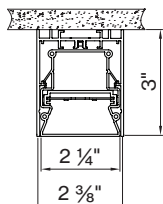

BASO 2.5 IP 54 Dimensions

SURFACE
direct