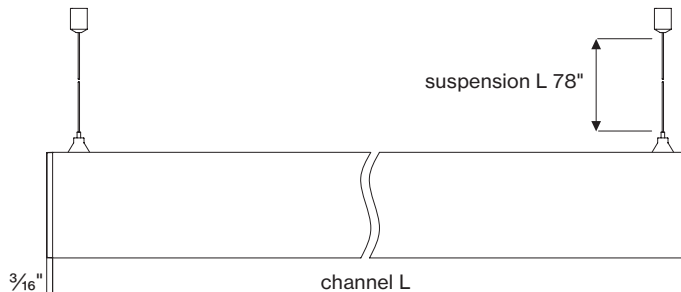

**Technical data**

	SIZE TYPE	LED COLOR TEMPERATURE	INPUT WATTS	DELIVERED LM TOTAL	LIGHT DISTRIBUTION	DELIVERED LM DIRECT	DELIVERED LM INDIRECT	OPTICAL EFFICIENCY	LUMINAIRE EFFICACY
<b>BASO DIRECT</b>									
	e LED 2' linear	40K	8.4W	910lm	100% down	455lm/ft	-	66%	108lm/W
	4' linear		16.8W	1820lm					
	6' linear		25.3	2740lm					
	8' linear		33.6W	3640lm					
	e <sup>2</sup> LED 2' linear	40K	14.8W	1500lm	100% down	750lm/ft	-	66%	101lm/W
	4' linear		29.6W	3010lm					
	6' linear		44.6W	4510lm					
	8' linear		59.2W	6020lm					

for 30K or 35K multiply lm value by 0.96

**Patterns top view**

**LINEAR**

A	FIXTURES	CODE
48"	1x 4' linear	ST - 4 8 I N
72"	1x 6' linear	ST - 7 2 I N
96"	1x 8' linear	ST - 9 6 I N

**BASO 2.5 IP 54 Dimensions**

SURFACE  
direct

PENDANT  
direct

**BASO mounting instructions**

Get access to the BASO 2.5 IP54 mounting instructions faster by scanning the QR code.

[www.xalusa.com/resources/mounting-instructions/baso](http://www.xalusa.com/resources/mounting-instructions/baso)