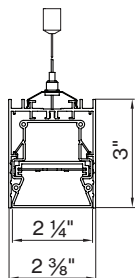

**Technical data**

	SIZE TYPE	LED COLOR TEMPERATURE	INPUT WATTS	DELIVERED LM TOTAL	LIGHT DISTRIBUTION	DELIVERED LM DIRECT	DELIVERED LM INDIRECT	OPTICAL EFFICIENCY	LUMINAIRE EFFICACY
<b>BASO DIRECT</b>									
	e LED 2' linear	40K	8.4W	910lm	100% down	455lm/ft	-	66%	108lm/W
	4' linear		16.8W	1820lm					
	6' linear		25.3	2740lm					
	8' linear		33.6W	3640lm					
	e <sup>2</sup> LED 2' linear	40K	14.8W	1500lm	100% down	750lm/ft	-	66%	101lm/W
	4' linear		29.6W	3010lm					
	6' linear		44.6W	4510lm					
	8' linear		59.2W	6020lm					

for 30K or 35K multiply lm value by 0.96

**Patterns top view**

**LINEAR**

A	FIXTURES	CODE
48"	1x 4' linear	ST - 4 8 I N
72"	1x 6' linear	ST - 7 2 I N
96"	1x 8' linear	ST - 9 6 I N

**BASO 2.5 IP 54 Dimensions**

SURFACE  
direct

PENDANT  
direct

**BASO mounting instructions**

Get access to the BASO 2.5 IP54 mounting instructions faster by scanning the QR code.

[www.xalusa.com/resources/mounting-instructions/baso](http://www.xalusa.com/resources/mounting-instructions/baso)